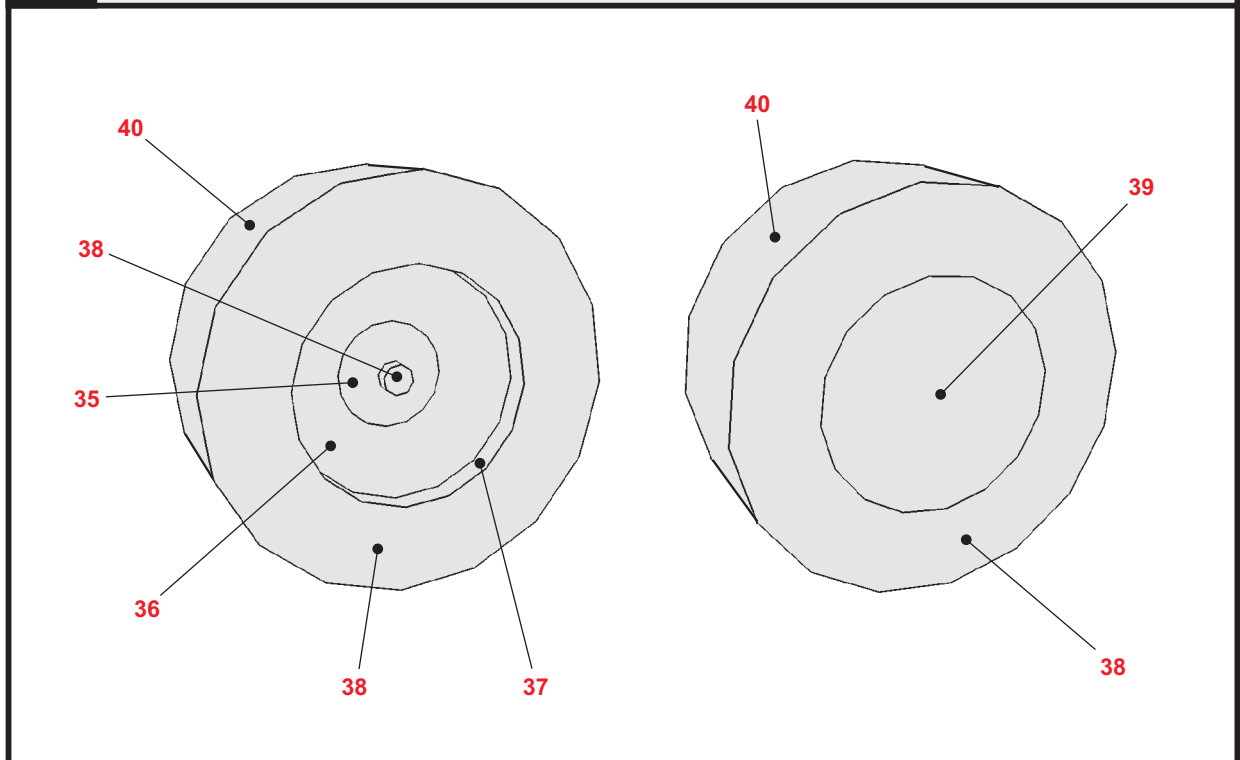

NASCAR Chevrolet Monte Carlo SS 2006

ASSEMBLY INSTRUCTIONS

1 BODY (front)

2 BODY (rear)

NASCAR Chevrolet Monte Carlo SS 2006

ASSEMBLY INSTRUCTIONS

3 CHASSIS

4 WHEELS